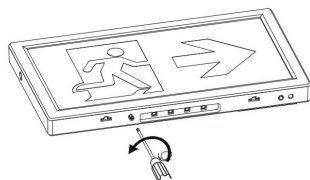

Montagehandleiding E3D14602

Flat Dallas Dec. Opbouw wand

+31(0)88 500 84 40

info@taurac.com

www.taurac.com

Scan deze QR code met je telefoon en kom terecht op onze productpagina.

LED Emergency Exit Sign

Instruction Leaflet

DIMENSIONS

SUGGESTED METHOD OF INSTALLATION

Read Instructions and check you have all the tools and accessories to complete the installation correctly.

1

2

3

4

5