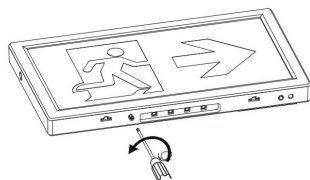

Montagehandleiding E3D14602-B

Flat Dallas Dec. Opbouw wand

+31(0)88 500 84 40

info@taurac.com

www.taurac.com

Scan deze QR code met je telefoon en kom terecht op onze productpagina.

LED Emergency Exit Sign

Instruction Leaflet

DIMENSIONS

SUGGESTED METHOD OF INSTALLATION

Read Instructions and check you have all the tools and accessories to complete the installation correctly.

1

2

3

4

5