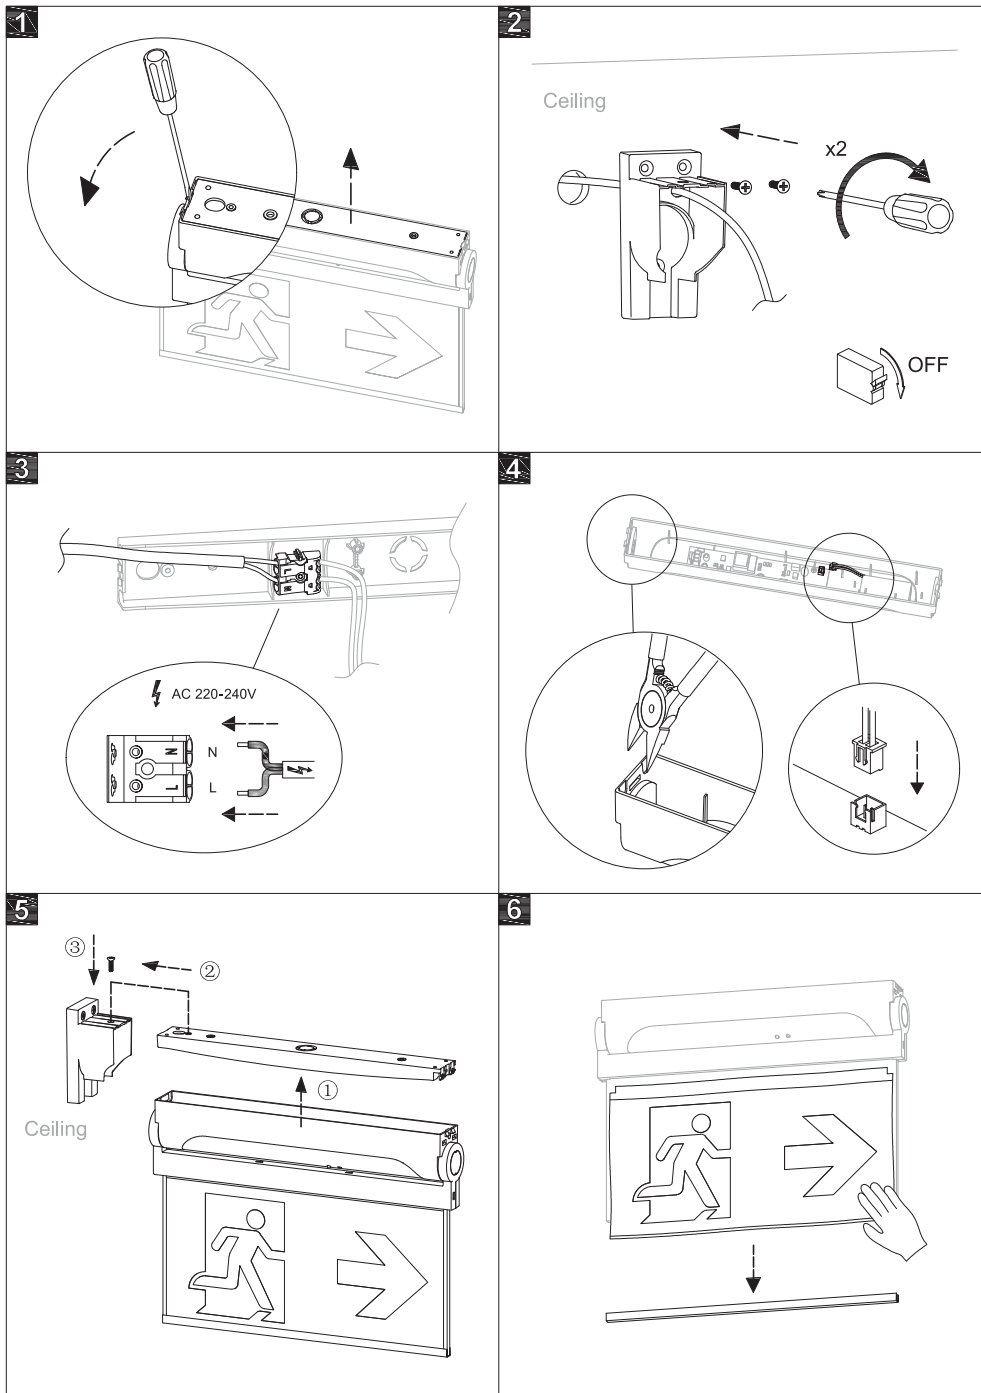

Hanging Mounted

Put the hanging accessory with the fitting.

Recessed Mounted

Put the recessed frame with the fitting.

Flag Mounted

Put the sided bracket with the fitting.

Ceiling Mounted

2 holes with screws fix the bracket into the ceiling.

Wall Mounted

2 holes with screws fix the bracket into the wall.

E3D14603

Wall & ceiling mounted

E3D14603

Flag mounted

E3D14603

Hanging mounted