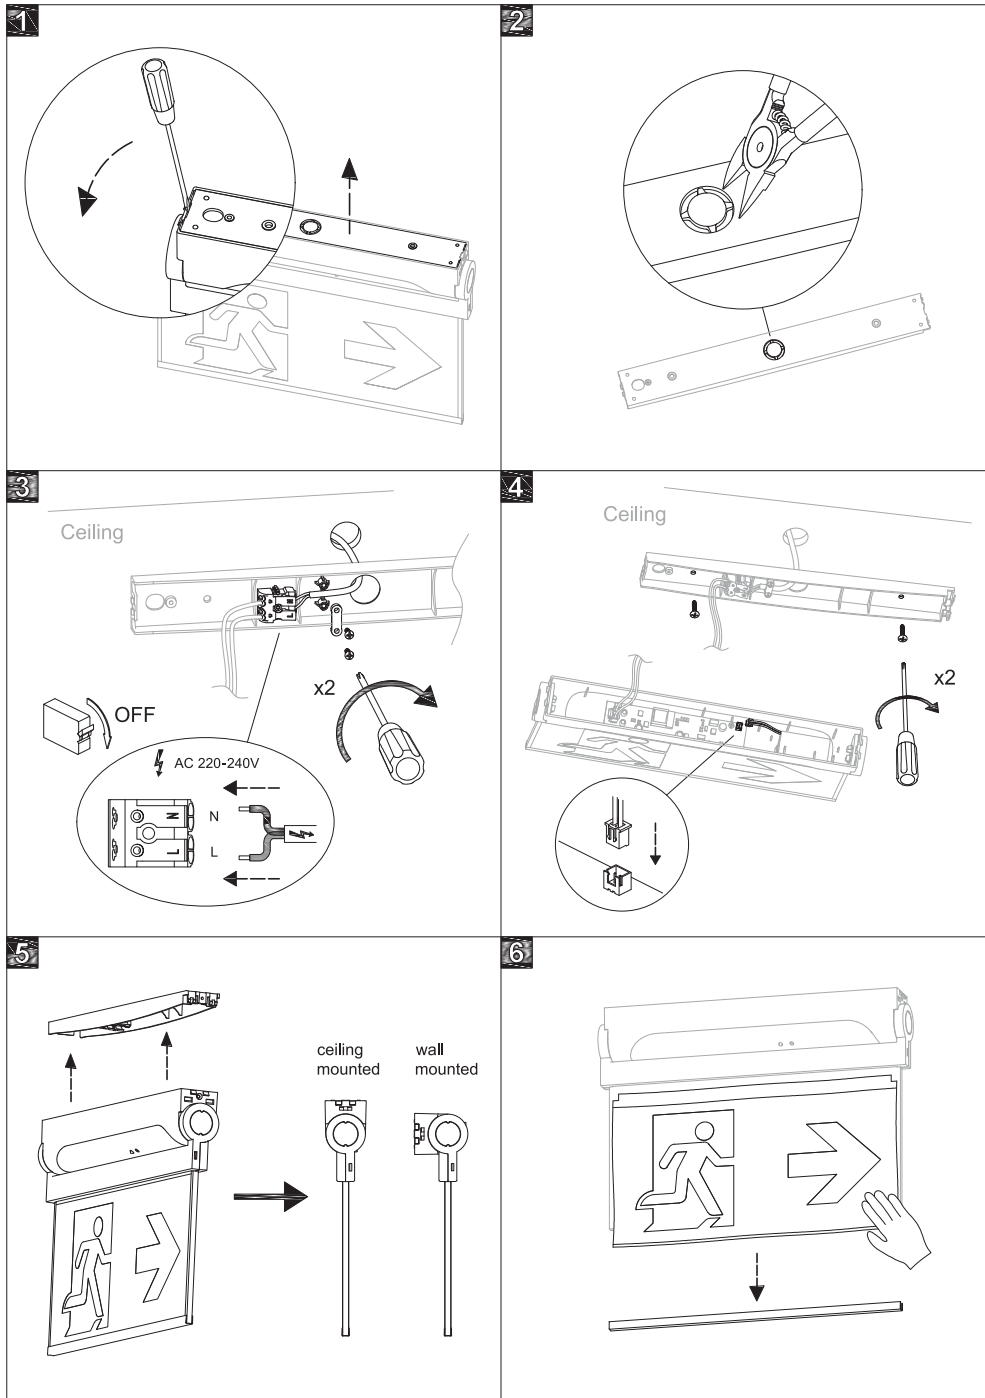

Hanging Mounted

Put the hanging accessory with the fitting.

Recessed Mounted

Put the recessed frame with the fitting.

Flag Mounted

Put the sided bracket with the fitting.

Ceiling Mounted

2 holes with screws fix the bracket into the ceiling.

Wall Mounted

2 holes with screws fix the bracket into the wall.

E3D14603

Wall & ceiling mounted

E3D14603

Flag mounted

E3D14603

Hanging mounted