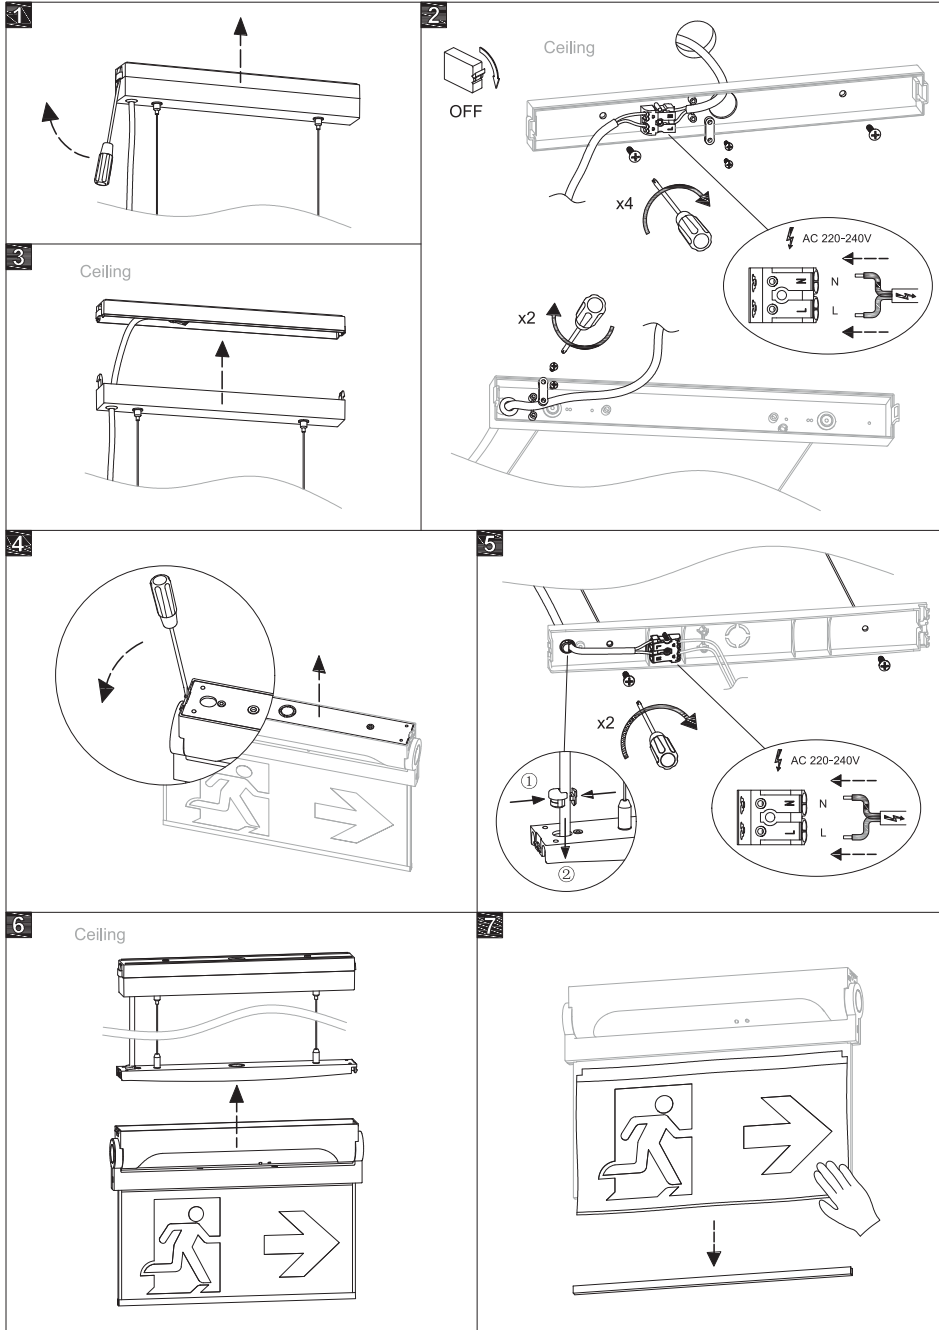

Hanging Mounted

Put the hanging accessory with the fitting.

Recessed Mounted

Put the recessed frame with the fitting.

Flag Mounted

Put the sided bracket with the fitting.

Ceiling Mounted

2 holes with screws fix the bracket into the ceiling.

Wall Mounted

2 holes with screws fix the bracket into the wall.

E3D14603

Wall & ceiling mounted

E3D14603

Flag mounted

E3D14603

Hanging mounted