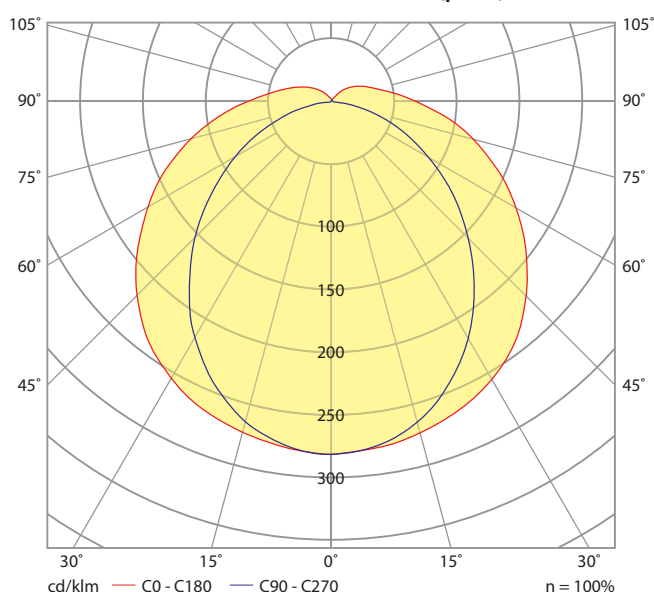

SPACING TABLE 1 HOUR EMERGENCY DURATION

SERIE 900 LUNET

L1500

Luminous flux: 3000 lm

Emergency lighting factor: 0.13

Emergency luminous flux: 400 lm

HBI Bisscheroux B.V. 9L30-- 900 Lunet / LVK (polair)

1 lux - 1 hour duration

Mounting height (meters)					
2.50	4.8	12.2	11.0	9.8	4.0
3.00	5.1	12.9	11.7	10.5	4.3
3.50	5.3	13.6	12.4	11.2	4.4
4.00	5.4	14.1	12.9	11.7	4.6
4.50	5.5	14.6	13.4	12.1	4.7
5.00	5.6	14.9	13.7	12.5	4.7
6.00	5.5	15.5	14.3	13.1	4.7
7.00	5.3	15.7	14.5	13.3	4.5
8.00	4.8	15.7	14.5	13.4	4.1
9.00	4.0	15.5	14.3	13.2	3.4
10.00	2.5	14.9	13.8	12.7	2.2